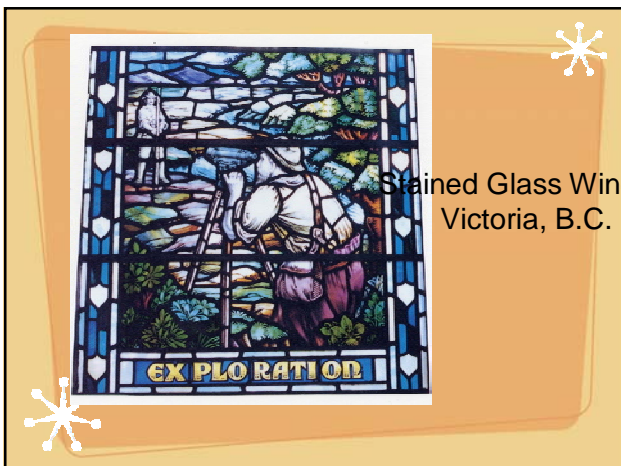

Survey Art

An Interesting Subject

G. K. (Ken) Allred, ALS, CLS.

Vision of an Ordered Land

The Rope Stretchers

C. H. Snell, ALS, DLS

John Anderson-Thomson, DLS.

C. H. Snell,
ALS, CLS.

David Thompson's Map of Rupert's Land

Sunset in Cactus Country

Surveying the Fraser Canyon

Stained Glass Window
Victoria, B.C.

The Surveyor - Capt. John Henry Lefroy, 1885

The Silent Guide
A Children's Book