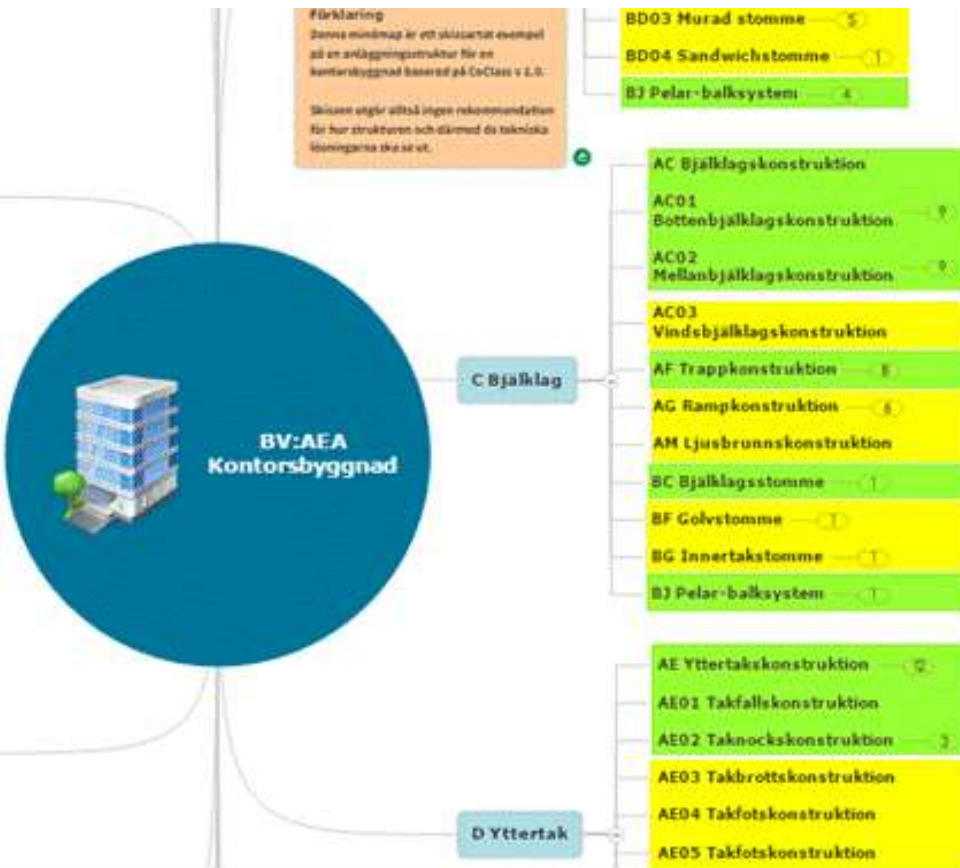

Med stöd från:

STRATEGISKA
INNOVATIONS-
PROGRAM

ORGANISED BY

MAIN SUPPORTERS

PLATINUM SPONSORS

The common language of the industry IFC and CoClass

Current procedure

FUTURE PROCEDURE

XXVI FIG Congress 2018

6-11 May 2018 ISTANBUL
EMBRACING OUR SMART WORLD WHERE THE CONTINENTS CONNECT:
ENHANCING THE GEOSPATIAL MATURITY OF SOCIETIES

The cadastral index map From 2D to 3D

ORGANISED BY

MAIN SUPPORTERS